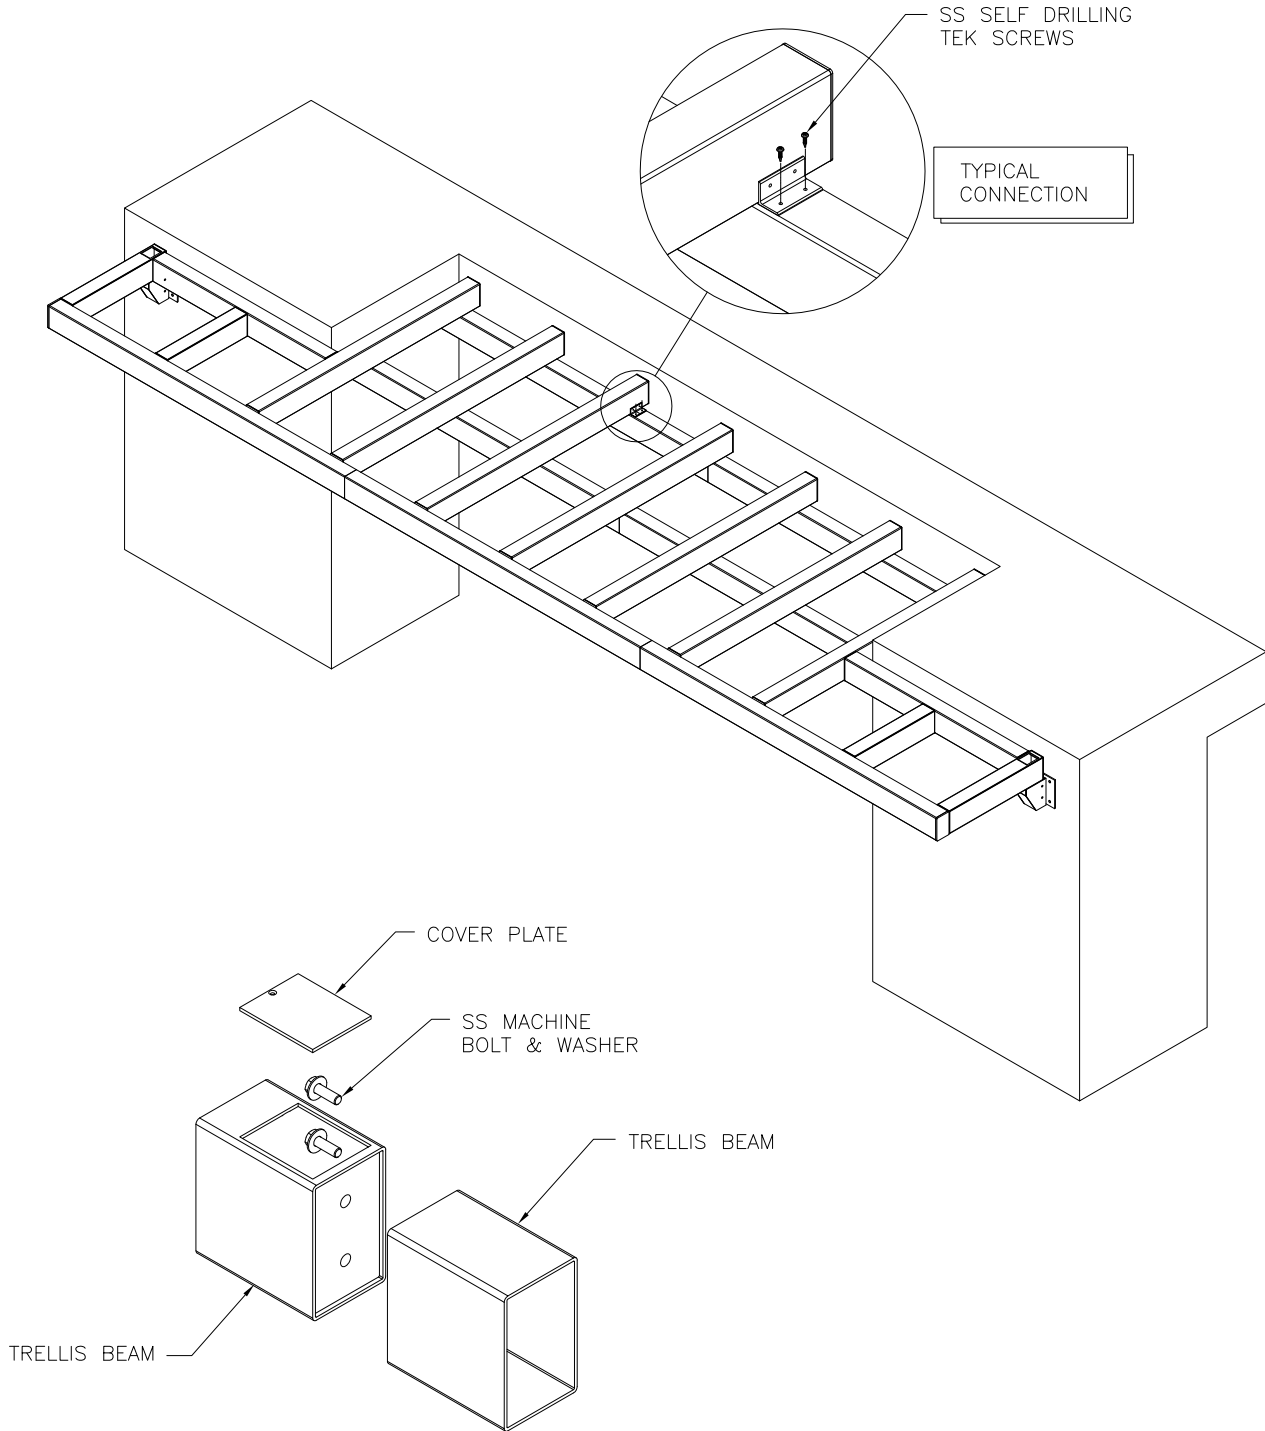

WORLD CLASS ARCHITECTURAL PRODUCTS

HANSEN
ARCHITECTURAL
SYSTEMS

5500 SE ALEXANDER ST. HILLSBORO OR. 97123
PH. 503-356-0959 FAX 503-356-8478

MARKET STREET TRELLIS SYSTEM

www.aluminumrailing.com