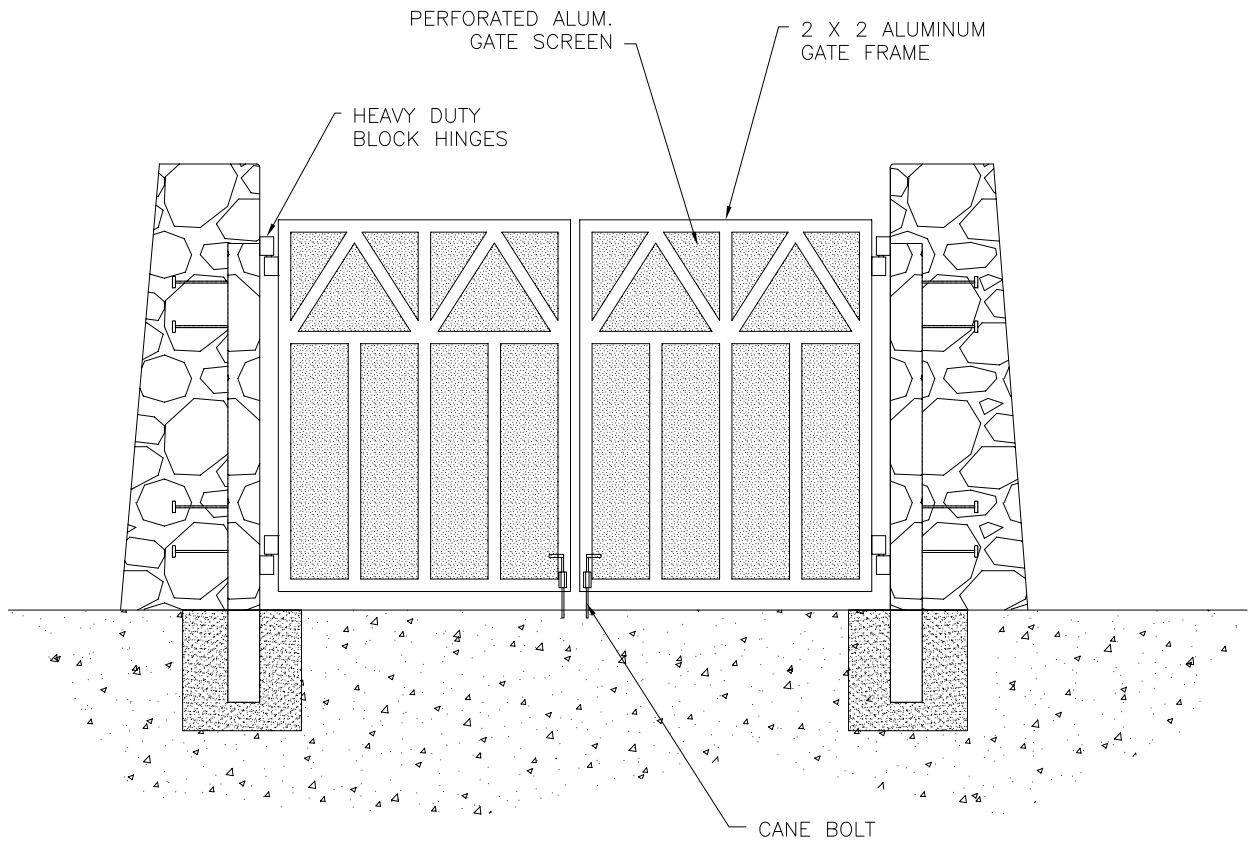

WORLD CLASS ARCHITECTURAL PRODUCTS

**HANSEN**  
ARCHITECTURAL  
SYSTEMS

5500 SE ALEXANDER ST. HILLSBORO OR. 97123  
PH. 503-356-0959 FAX 503-356-8478

ISIMOTO SERIES ENTRY GATE  
[www.aluminumrailing.com](http://www.aluminumrailing.com)